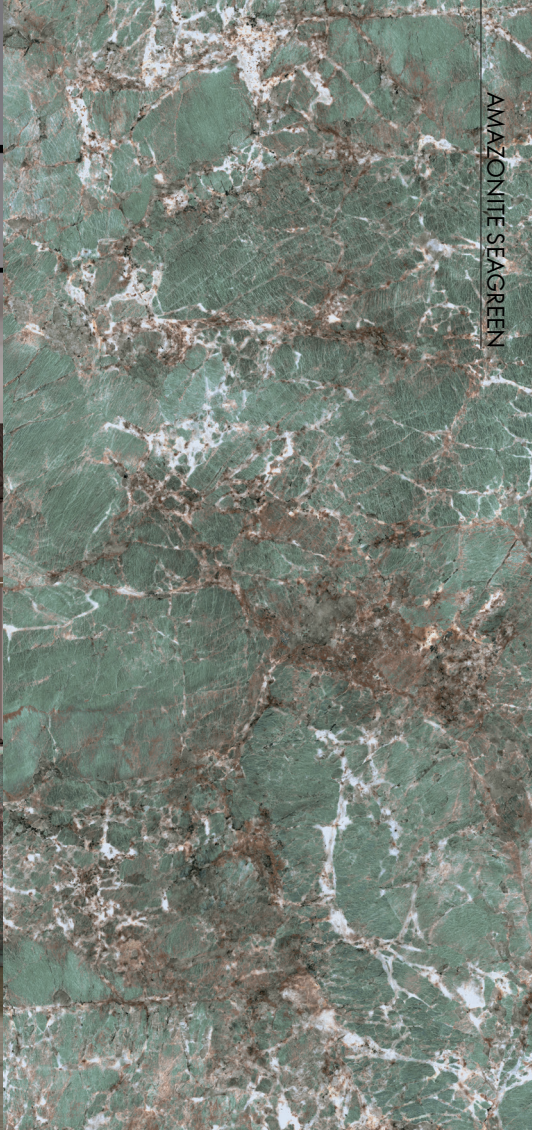

Polished

12 mm

Taj Mahal Almond

-  Polished  6 mm
-  Soft Matt  12 mm
-  Soft Matt  20 mm

Lasa White

-  Polished  12 mm
-  Soft Matt  20 mm

Amazonite Seagreen

Polished

12 mm

Soft Matt

Millenium Copper

Matt

6 mm

12 mm

ASCALE
TAU

ascale.es